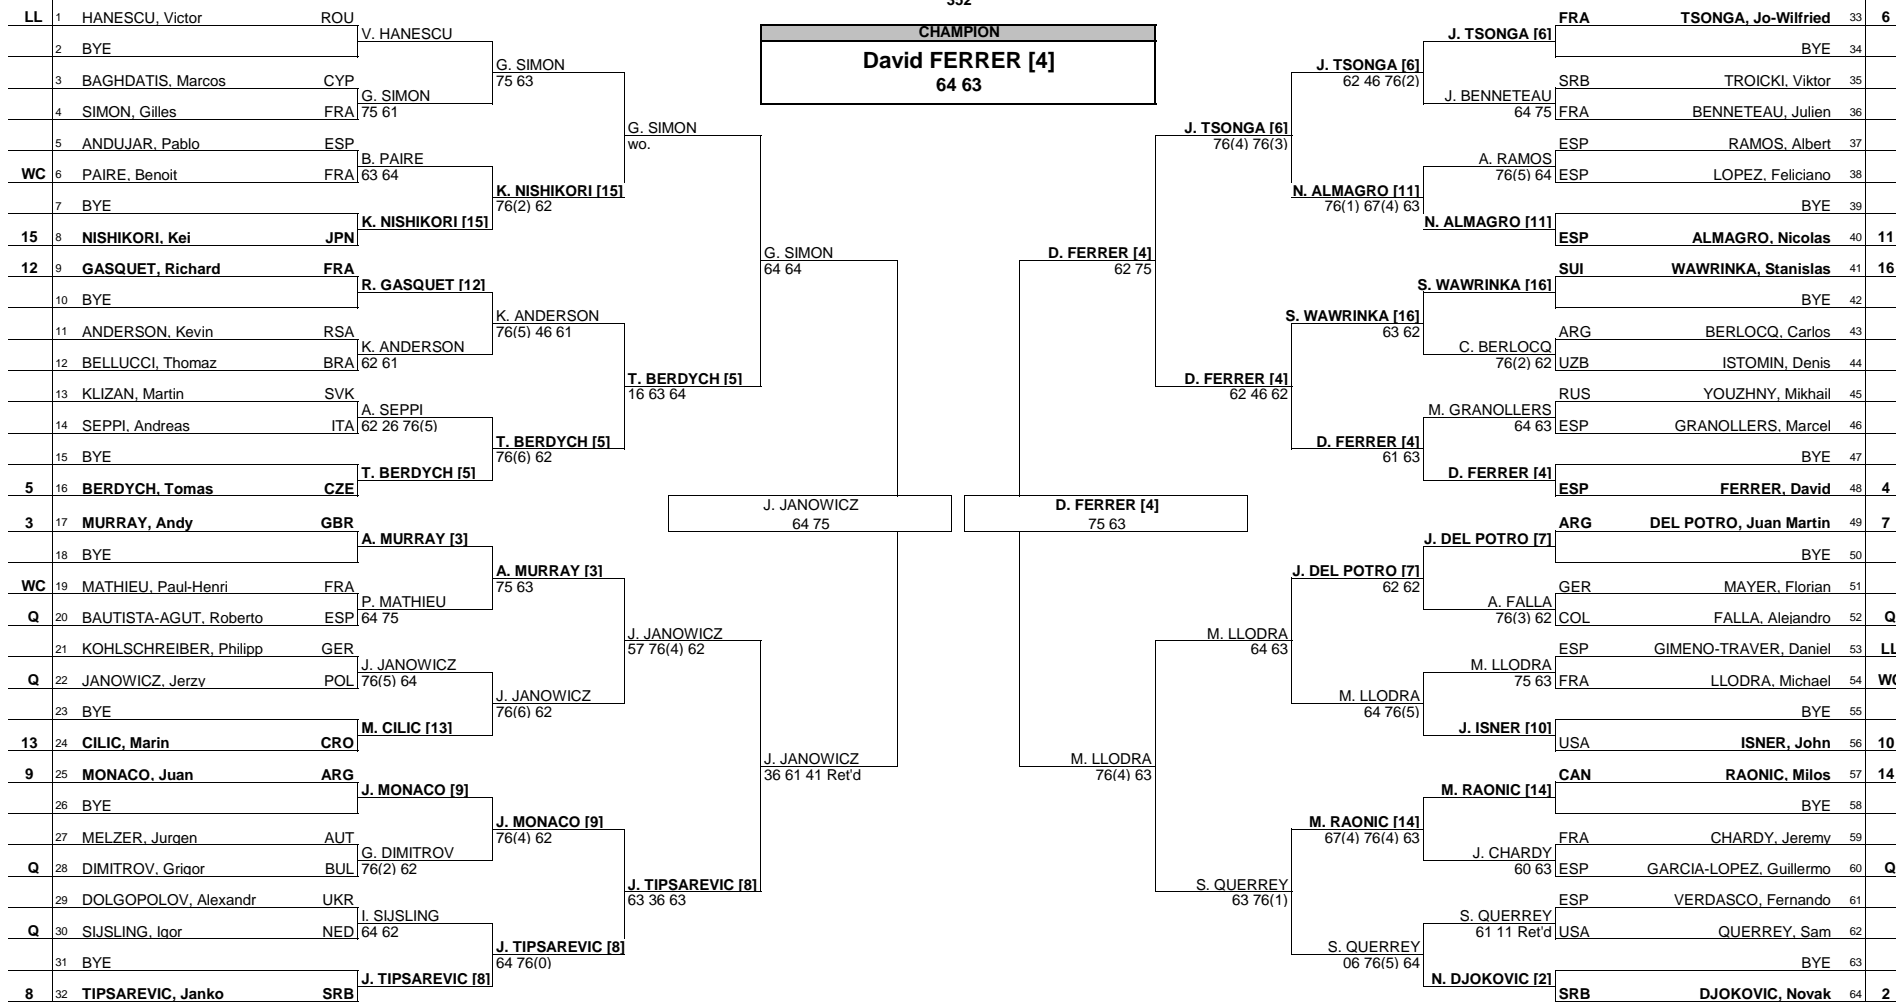

BNP PARIBAS MASTERS MAIN DRAW SINGLES

Paris, France
20 Oct - 4 Nov 2012
Hard, Acrylic on Wood
€ 2,427,975
352

Seeded Players		Seeded Players		Prize Money		Pts.	Lucky Losers		Retirements/W.O.	
1	FEDERER, Roger	9	MONACO, Juan	10	Winner	€ 479,000	1000	D. Gimeno-Traver -R. Stapanek (Left Knee)	F. Verdasco - Neck	
2	DJOKOVIC, Novak	2	ISNER, John	11	Finalists	€ 234,865	600	V. Hanescu -R. Federer (Personal)	J. Tipsarevic - Illness	
3	MURRAY, Andy	3	ALMAGRO, Nicolas	12	Semi-Finalists	€ 118,210	360		K. Nishikori - Right Ankle	
4	FERRER, David	5	GASQUET, Richard	13	Quarter Finalists	€ 60,110	180			
5	BERDYCH, Tomas	6	CILIC, Marin	14	3rd Round	€ 31,215	90			
6	TSONGA, Jo-Wilfried	7	RAONIC, Milos	15	2nd Round	€ 16,460	45			
7	DEL POTRO, Juan Martin	8	NISHIKORI, Kei	16	1st Round	€ 8,885	10			
8	TIPSAREVIC, Janko	9	WAWRINKA, Stanislas	17						
							Last Direct Acceptance		ATP Supervisor	
							Berlocco - 47		Tom Barnes; Carlos Sanches	

FOLLOW LIVE SCORING AT www.ATPWorldTour.com